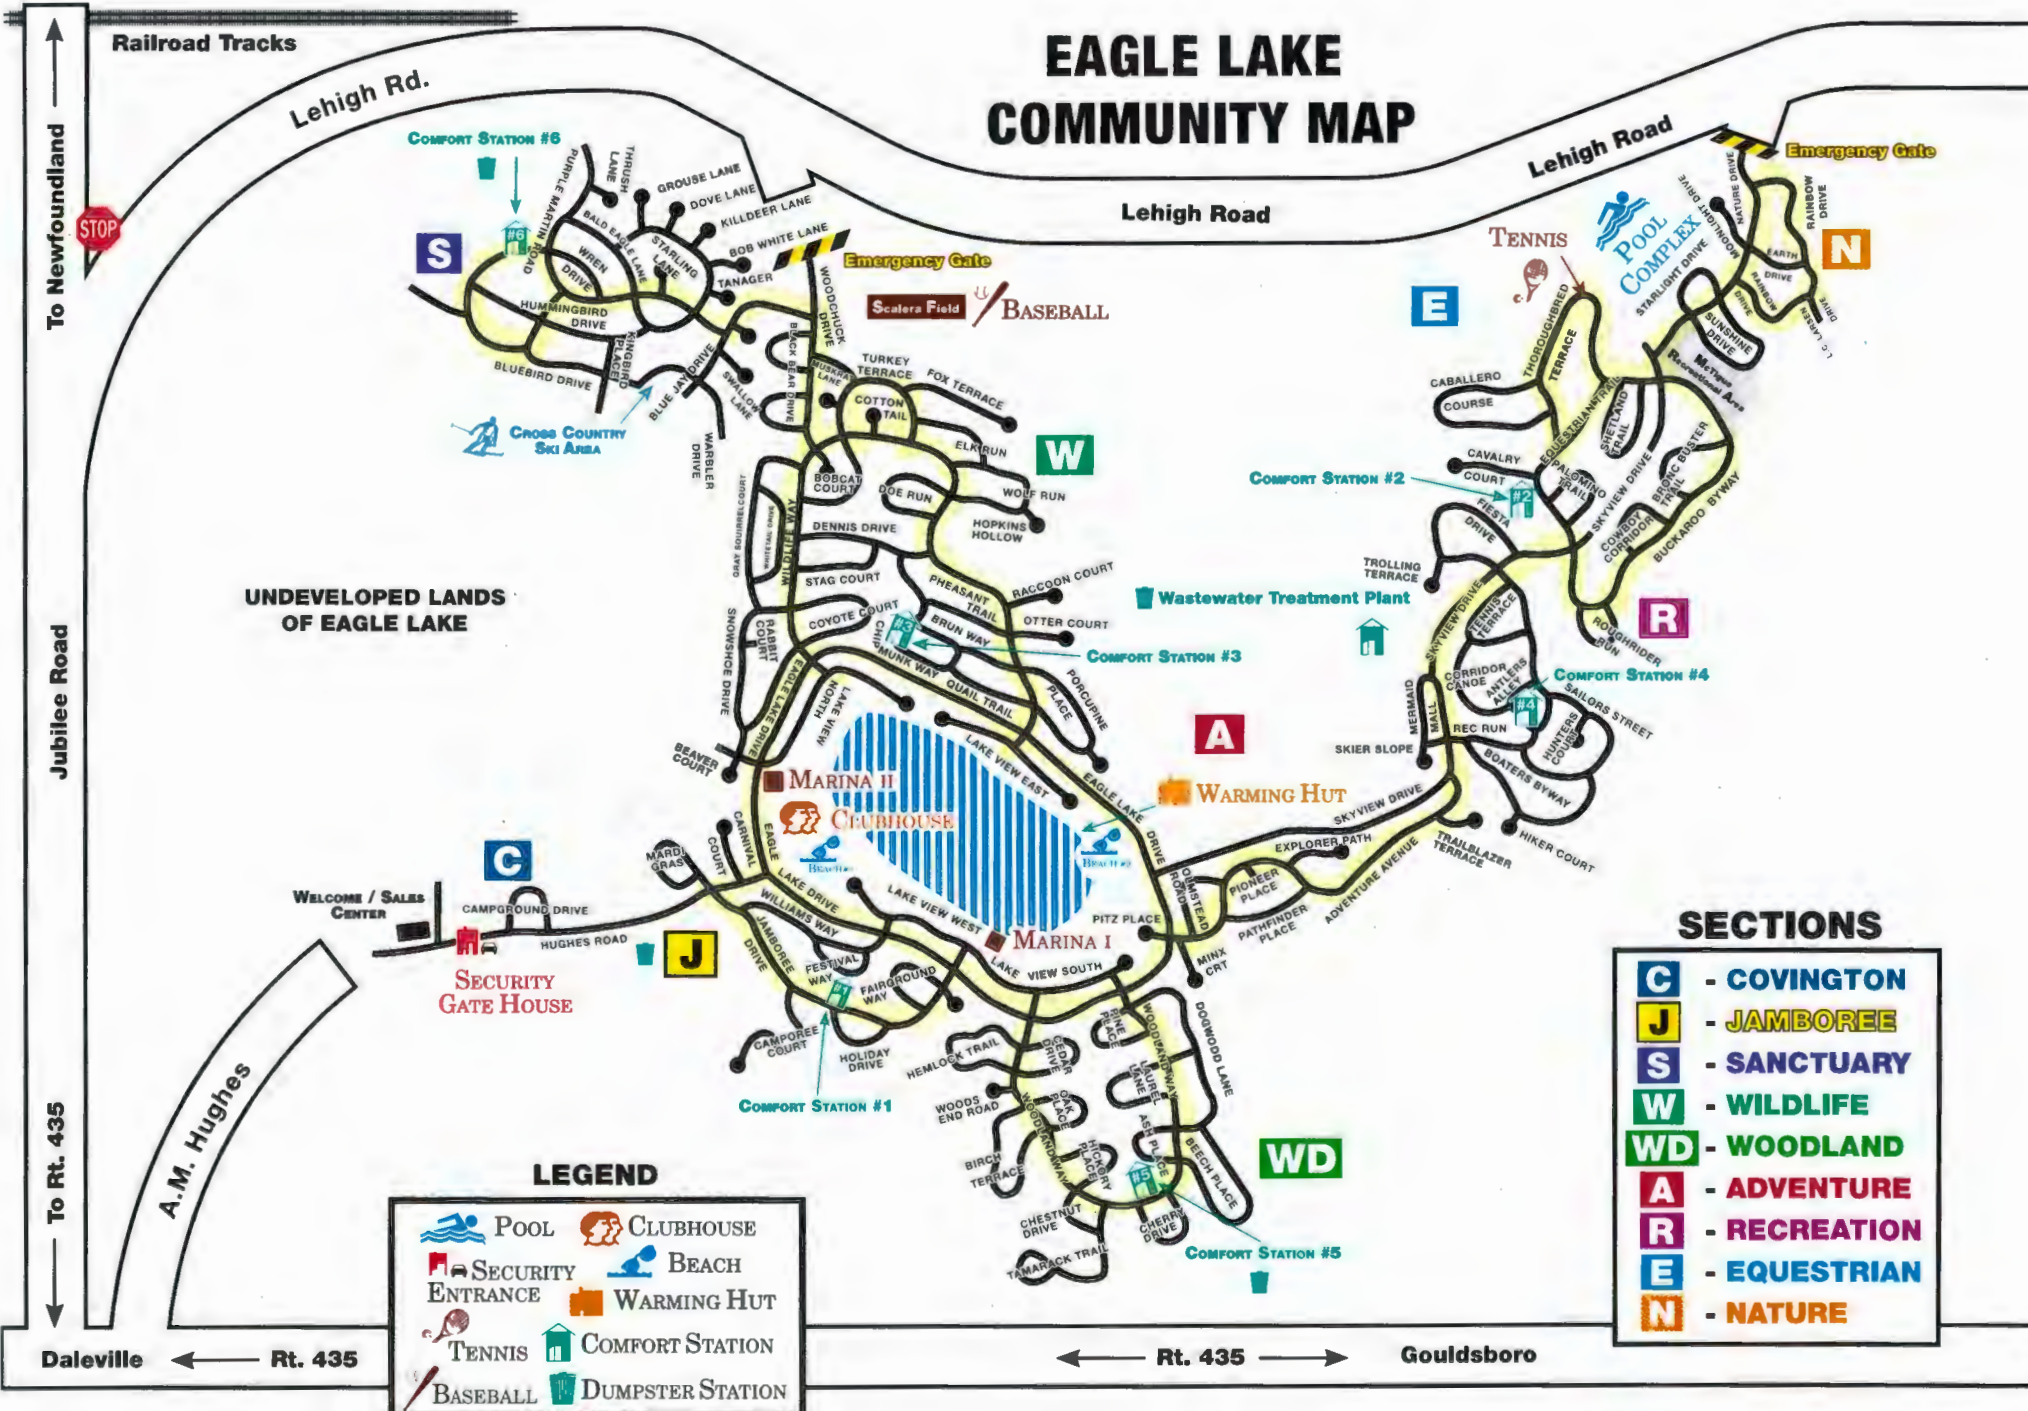

10:45AM

12:15PM

2:15PM

3:45PM

5:15PM

BILL'S SUPERMARKET TRANSPORTATION

***EVERY THURSDAY THERE WILL BE TRANSPORTATION TO BILL'S SUPERMARKET AT 1:00PM AND RETURN APPROXIMATELY AT 2:30PM . PICKUP/DROP-OFF WILL BE AT THE CLUBHOUSE. THERE IS A \$6.00 FEE PAYABLE IN CASH ONLY. THURSDAY BUS SCHEDULE WILL BE DELAYED DUE TO SHUTTLE.**

The Bus will run daily beginning Friday, June 29th. The last day for bus service will be Saturday, September 1st.

MAP ON OTHER SIDE

EAGLE LAKE COMMUNITY MAP

UNDEVELOPED LANDS OF EAGLE LAKE

LEGEND

	POOL		CLUBHOUSE
	SECURITY GATE HOUSE		BEACH
	TENNIS		COMFORT STATION
	BASEBALL		DUMPSTER STATION
	WARMING HUT		

Railroad Tracks

Lehigh Rd.

Lehigh Road

Lehigh Road

Emergency Gate

COMFORT STATION #6
 PUBLIC MARLIN DRIVE
 THURSH LANE
 GROUSE LANE
 DOVE LANE
 MILLDEER LANE
 BOB WHITE LANE
 STARLING LANE
 WREN DRIVE
 HUMMINGBIRD DRIVE
 BLUEBIRD DRIVE
 BLUE JAY DRIVE
 SWALLOW LANE
 WOODCHICK DRIVE
 TURKEY TERRACE
 FOX TERRACE
 COTTON TAIL
 ELK RUN
 WOLF RUN
 HOPKINS HOLLOW
 DENNIS DRIVE
 STAG COURT
 PHEASANT TRAIL
 RACCOON COURT
 COYOTE COURT
 BRUN WAY
 OTTER COURT
 CHIMMUNK WAY
 QUAIL TRAIL
 PORCUPINE PLACE
 BEAVER COURT
 SKIER SLOPE
 BOATERS BYWAY
 HIKER COURT

COMFORT STATION #5

WD

C - COVINGTON
J - JAMBOREE
S - SANCTUARY
W - WILDLIFE
WD - WOODLAND
A - ADVENTURE
R - RECREATION
E - EQUESTRIAN
N - NATURE